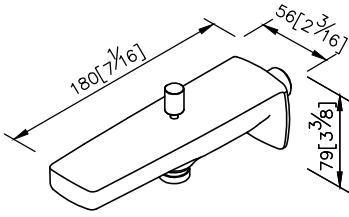

Tub Spout W/Diverter & Nipple
6779-9V-81CP

1. Easy-pull diverter for changing water stream flow.
2. Premium metal body structure ensures reliability and durability.
3. JUSTIME finishes resist corrosion and tarnishing.
4. Equipped with Pipe Nipple for extra easy installation.
5. Complement the Pan 2 collection of faucets and showers.

unit: mm[inch]