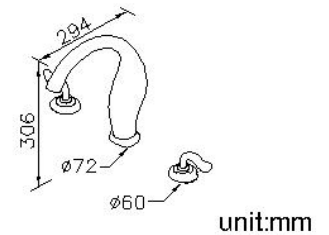

**Bathtub Faucet
6781-M0-80CP**

INTRODUCTION:

ETHER bathtub mixer breaks the image of traditional faucet with smooth lines and dim imagine making the bathtub mixer to be not only an appliance but also an artwork. Overall concept of ETHER Series Faucet is based on the idea of illimitable space outside of sky, and it has also been mentioned by philosophers of Greek and China Taoism. The smooth lines and dim imagine are like aurora on ether and current in deep ocean. The unique design of ETHER breaks so-called shape and brings faucet to artistic decoration level.

DESCRIPTION:

- 1.The smooth shape could increase the gradation of vision and console the tired spirits of users. Moreover, the smooth lines will protect users from any accidental injure.
- 2.Swiveling design maintains complete shape and decreases seams where are easily soiled.
- 3.Product provide the easy installation with considerate design.
- 4.Swiveling spout has tested up to 50,000 turns test.
- 5.Ceramic valve with CERAMTEC ceramic disc / (Germany).
- 6.Stainless steel braided hose with SANTOPRENE tube (meets NSF approval), can stand 15Kg/cm² water pressure and 120°C heat.
- 7.Casting material meets ISO CuZn40Pb Standard.
- 8.Brass with Chrome plated meets ASTM-SC2 standard.
- 9.Handle material meets JIS 3771 Standard.