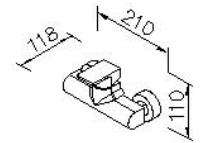

DESCRIPTION:

- 1.Universal mold design which uses common parts and increase more convenient for maintained.
- 2.Ceramic valve with CERAMTEC ceramic disc / (Germany)
- 3.Handle can be moved up to 22° to adjust water flow from closed position; hot and cold water controlled by swinging handle for 45° both right and left sides.
- 4.The available distance between two centers of wall water-outlet is 122mm to 178mm.
- 5.With R 1/2 to water supply wall outlet.
- 6.Casting material meets ISO CuZn40Pb Standard.
- 7.Handle material meets JIS 3771 Standard.
- 8.Brass with Chrome plated, meet ASTM-SC2 standard.