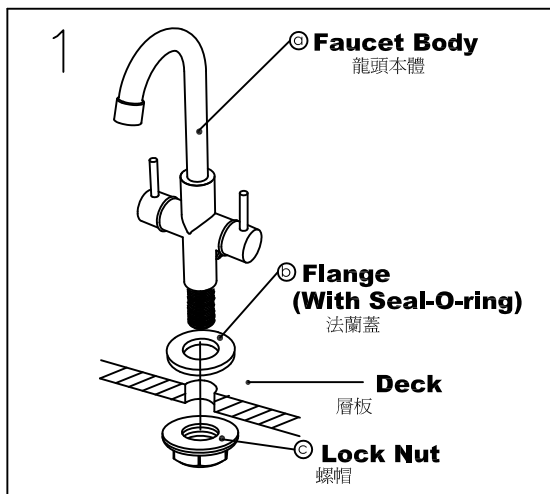

INSTALLATION GUIDE

COUNTERTOP KITCHEN FAUCET

立式廚房水龍頭安裝說明