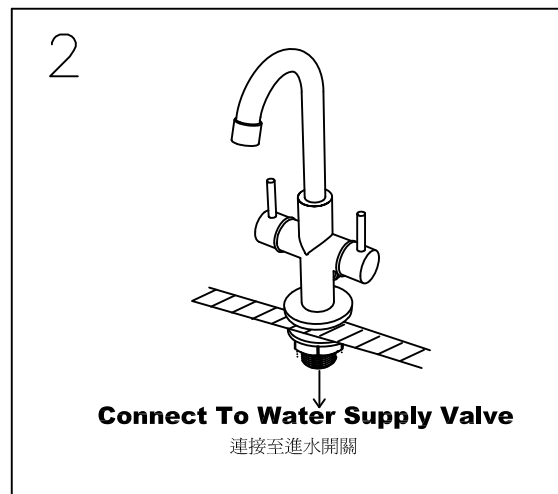

INSTALLATION GUIDE

COUNTERTOP KITCHEN FAUCET

立式廚房水龍頭安裝說明