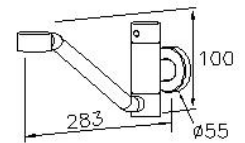

DESCRIPTION:

- 1.Handle valve turning range from closed position: 90°
- 2.Material is Brass with Chrome plated and meets ASTM-SC2 standard.
- 3.Swiveling spout (up to 50,000 turns test).
- 4.With precise manufacture, the sprayer can stand the presure from 0.1kg to 10kg.
- 5.Thread of wall outlet: 1/2-14 NPT.
- 6.Ceramic cartridge with brass shell & Japan (MARUWA) ceramic disc.
- 7.Casting material meets ISO CuZn40Pb Standard.