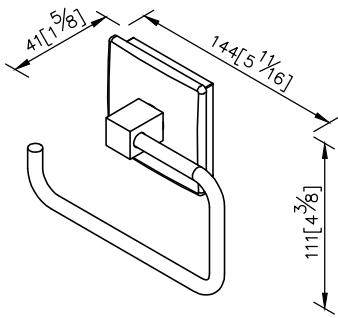

Toilet Tissue Holder
6801-40-80CP

1. Square porcelain faceplate could increase the living atmosphere for bathroom.
2. Brass of sand-casting body meets JIS 3604 standard.
3. Premium metal construction for durability.
4. Justime finishes resist corrosion and tarnish.
5. Finish meets the standard of ASTM-SC2.
6. Correctly installed product's loading is 5 kgf.
7. Coordinates with other products in Happiness collection.

unit: mm[inch]