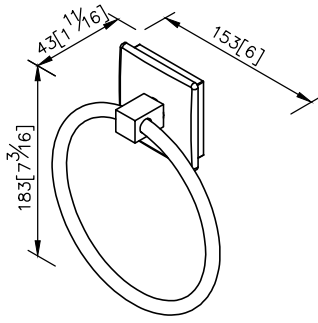

Towel Ring
6801-60-80CP

1. Square porcelain faceplate could increase the living atmosphere for bathroom.
2. Brass of sand-casting body meets JIS 3604 standard.
3. Premium metal construction for durability.
4. Justime finishes resist corrosion and tarnish.
5. Finish meets the standard of ASTM-SC2.
6. Correctly installed product's loading is 4 kgf.
7. Coordinates with other products in Happiness collection.

unit: mm[inch]