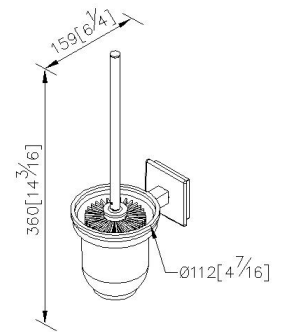

## Toilet Brush Holder 6801-80-80CP

### DESCRIPTION:

1. Square porcelain faceplate could increase the liveing atmosphere for bathroom.
2. Standard size of brush could be replaced by user and provide the clean and hygiene environment.
3. Brass of sand-casting body meets JIS 3604 standard.
4. Premium metal construction for durability.
5. Justime finishes resist corrosion and tarnish.
6. Finish meets the standard of ASTM-SC2.
7. Correctly installed product's loading is 2 kgf.
8. Coordinates with other products in Happiness collection.

unit: mm[inch]