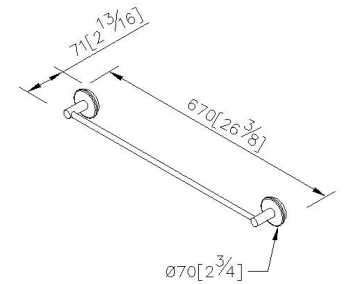

Towel Bar 6802-10-80CP

INTRODUCTION:

The combination of white ceramic base and four-leaved clover pattern bring the lively ambiance and happiness into the bathroom.

DESCRIPTION:

- 1.Round porcelain faceplate could increase the living atmosphere for bathroom.
- 2.Brass of casting body meets JIS 3604 standard.
- 3.Premium metal construction for durability.
- 4.Justime finishes resist corrosion and tarnish.
- 5.Finish meets the standard of ASTM-SC2.
- 6.Correctly installed product's loading is 4 kgf.
- 7.Coordinates with other products in Happiness collection.

unit: mm[inch]

Certification:

Fixing Kits:

- 1.SUS 304 Stainless Steel Screws*4
- Plastic Anchors*4
Material of Wall Mount Bracket: Steel with zinc plating*2

AWARD: