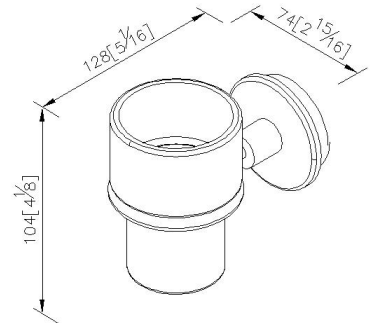

Tumbler Holder 6802-30-80CP

INTRODUCTION:

The combination of white ceramic base and four-leaved clover pattern bring the lively ambiance and happiness into the bathroom.

DESCRIPTION:

- 1.Round porcelain faceplate could increase the living atmosphere for bathroom.
- 2.Porcelain tumbler with the pedestal could increase the stability for user.
- 3.Capacity: 180ml.
- 4.Brass of casting body meets JIS 3604 standard.
- 5.Premium metal construction for durability.
- 6.Justime finishes resist corrosion and tarnish.
- 7.Finish meets the standard of ASTM-SC2.
- 8.Correctly installed product's loading is 2 kgf.
- 9.Coordinates with other products in Happiness collection.

unit: mm[inch]

Certification:

Fixing Kits:

- 1.SUS 304 Stainless Steel Screws*2
- Plastic Anchors*2
Material of Wall Mount Bracket: Steel with zinc plating*1

AWARD: