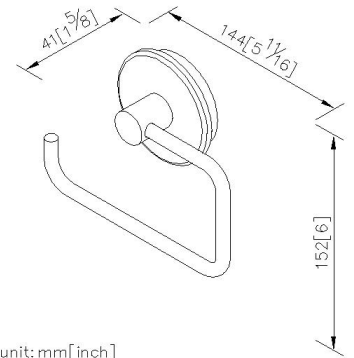

## Toilet Tissue Holder 6802-40-80CP

### DESCRIPTION:

- 1.Round porcelain faceplate could increase the living atmosphere for bathroom.
- 2.Brass of casting body meets JIS 3604 standard.
- 3.Premium metal construction for durability.
- 4.Justime finishes resist corrosion and tarnish.
- 5.Finish meets the standard of ASTM-SC2.
- 6.Correctly installed product's loading is 5 kgf.
- 7.Coordinates with other products in Happiness collection.