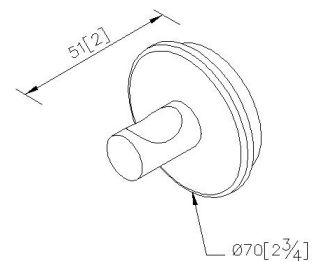

## Robe Hook 6802-50-80CP

### DESCRIPTION:

- 1.Round porcelain faceplate could increase the liveing atmosphere for bathroom.
- 2.The curve hook design provide not only hang on the clothes and bags but also could not destroy the material of clothes.
- 3.Brass of casting body meets JIS 3604 standard.
- 4.Premium metal construction for durability.
- 5.Justime finishes resist corrosion and tarnish.
- 6.Finish meets the standard of ASTM-SC2.
- 7.Correctly installed product's loading is 5 kgf.
- 8.Coordinates with other products in Happiness collection.

unit:mm[inch]