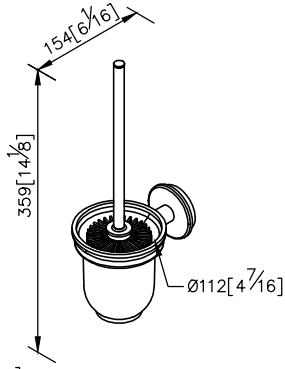

Toilet Brush Holder 6802-80-80CP

unit: mm[inch]

- 1.Round porcelain faceplate could increase the living atmosphere for bathroom.
- 2.Standard size of brush could be replaced by user and provide the clean and hygiene environment.
- 3.Brass of casting body meets JIS 3604 standard.
- 4.Premium metal construction for durability.
- 5.Justime finishes resist corrosion and tarnish.
- 6.Finish meets the standard of ASTM-SC2.
- 7.Correctly installed product's loading is 2 kgf.
- 8.Coordinates with other products in Happiness collection.

Mounting Template Specification