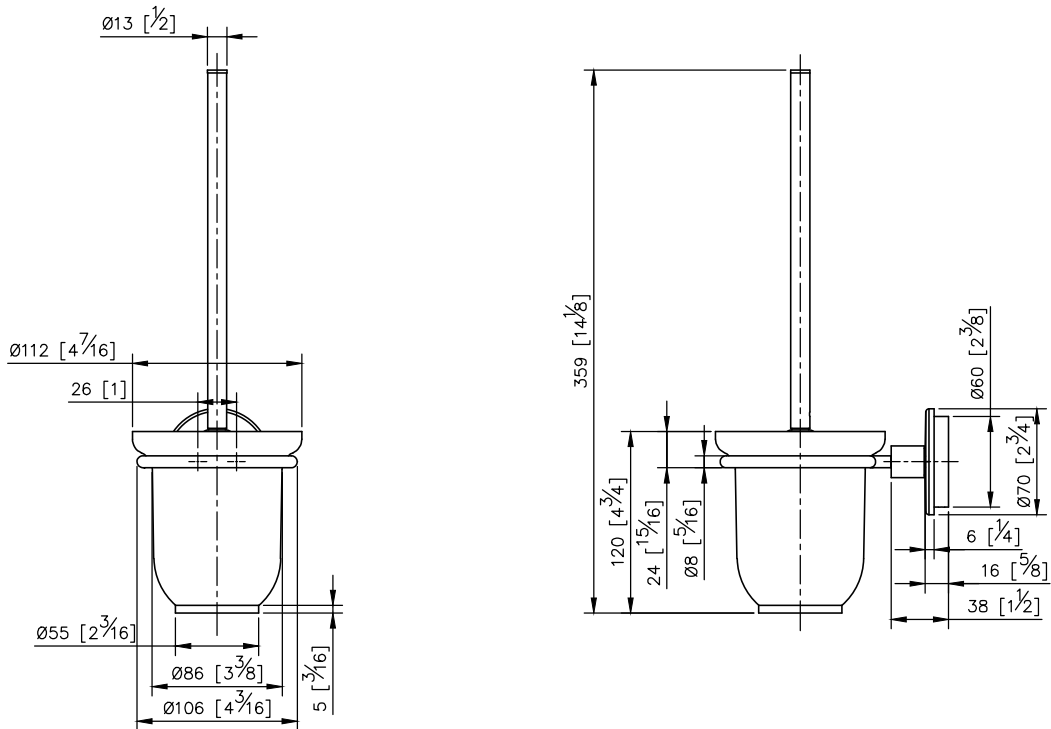

Toilet Brush Holder 6802-80-80CP

unit: mm[inch]

- 1.Round porcelain faceplate could increase the living atmosphere for bathroom.
- 2.Standard size of brush could be replaced by user and provide the clean and hygiene environment.
- 3.Brass of casting body meets JIS 3604 standard.
- 4.Premium metal construction for durability.
- 5.Justime finishes resist corrosion and tarnish.
- 6.Finish meets the standard of ASTM-SC2.
- 7.Correctly installed product's loading is 2 kgf.
- 8.Coordinates with other products in Happiness collection.

Mounting Template Specification