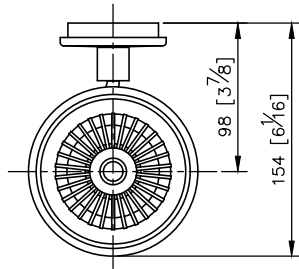

Toilet Brush Holder 6802-80-80CP

unit: mm[inch]

- 1.Round porcelain faceplate could increase the living atmosphere for bathroom.
- 2.Standard size of brush could be replaced by user and provide the clean and hygiene environment.
- 3.Brass of casting body meets JIS 3604 standard.
- 4.Premium metal construction for durability.
- 5.Justime finishes resist corrosion and tarnish.
- 6.Finish meets the standard of ASTM-SC2.
- 7.Correctly installed product's loading is 2 kgf.
- 8.Coordinates with other products in Happiness collection.

Mounting Template Specification