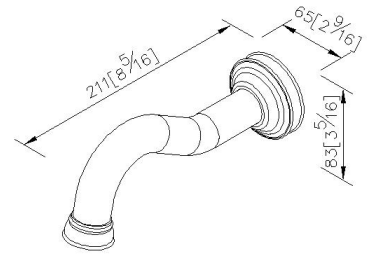

Tub Spout
6803-9W-80CP

INTRODUCTION:

Inspired by the revival, the base has been devised with the parallel and spindle lines to display the gorgeous beauty of Middle Ages.

DESCRIPTION:

- 1.Brass meets JIS 3604 standard.
- 2.Premium metal construction for durability.
- 3.Justime finishes resist corrosion and tarnish.
- 4.Finish meets the standard of ASTM-SC2.
- 5.The available distance between two centers of wall water-outlet is 122mm to 178mm.
- 6.With G 1/2 to water supply wall outlet.
- 7.Coordinates with other products in Victoria collection.

unit: mm[inch]

Certification:

Fixing Kits:

- 1.N/A

AWARD: