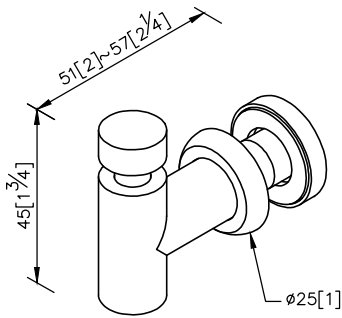

Through-Glass Robe Hook 6804-5G-81SS

unit: mm[inch]

- 1.High Quality Brass.
- 2.Premium metal construction for durability.
- 3.Justime finishes resist corrosion and tarnish.
- 4.Finish meets the standard of ASTM-SC2.
- 5.The cone plinth of the bathroom accessories could increase the elegance for environment.
- 6.Finished: Brushed Nickel with Lacquer, which it's not easy to leave fingerprints on the surface.
- 7.Correctly installed product's loading is 5 kgf.
- 8.The robe hook is especially designed for the glass, it could provide the steadier when using.