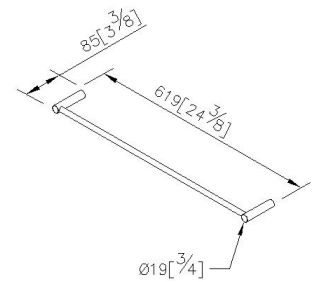

### Towel Bar 6807-10-80CP

#### DESCRIPTION:

- 1.Brass of body meets JIS 3604 standard.
- 2.Premium metal construction for durability.
- 3.Justime finishes resist corrosion and tarnish.
- 4.Finish meets the standard of ASTM-SC2.
- 5.Correctly installed product's loading is 4 kgf.
- 6.Coordinates with other products in Still One Collection.

unit: mm[inch]