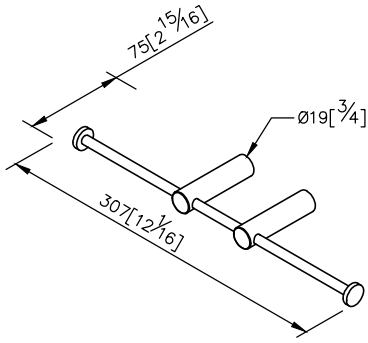

Double Toilet Tissue Holder
6807-44-80CP

1. Brass of sand-casting body meets JIS 3604 standard
2. Premium metal construction for durability
3. Justime finishes resist corrosion and tarnish
4. Finish meets the standard of ASTM-SC2
5. Correctly installed product's loading is 5 kg f
6. Coordinates with other products in Still One Collection
7. Spare tissue holder is suitable at public space. It can create the convenient to user and keep the environment neat.

unit: mm[inch]