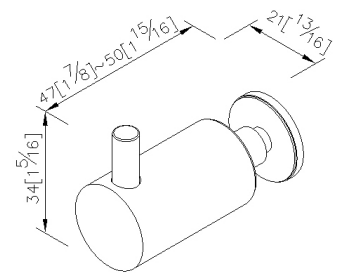

Through-Glass Robe Hook  
6807-5G-81CP

**INTRODUCTION:**

Simple and elegant style of bathroom accessories turn into a basic demand of modern customer, as main design as slender cylinder, which present design features.

**DESCRIPTION:**

- 1.Brass of body meets JIS 3604 standard.
- 2.Premium metal construction for durability.
- 3.Justime finishes resist corrosion and tarnish.
- 4.Finish meets the standard of ASTM-SC2.
- 5.Correctly installed product's loading is 5 kgf.
- 6.Coordinates with other products in Still One Collection.