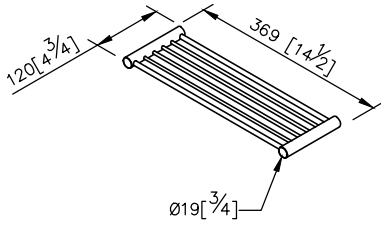

Shelf
6807-73-80CP

- 1.Brass of body meets JIS 3604 standard.
- 2.Premium metal construction for durability.
- 3.Justime finishes resist corrosion and tarnish.
- 4.Finish meets the standard of ASTM-SC2.
- 5.Correctly installed product's loading is 5 kgf.
- 6.Coordinates with other products in Still One Collection.
- 7.The design of rack can decrease the water accumulated.
- 8.The size of shelf : 350mm.

unit: mm[inch]