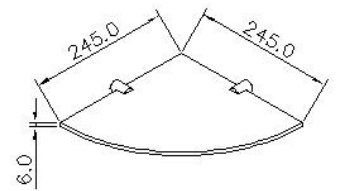

Corner Shelf 6807-74-80CP

INTRODUCTION:

Simple and elegant style of bathroom accessories turn into a basic demand of modern customer, as main design as slender cylinder, which present design features.

DESCRIPTION:

- 1.Brass of body meets JIS 3604 standard.
- 2.Premium metal construction for durability.
- 3.Justime finishes resist corrosion and tarnish.
- 4.Finish meets the standard of ASTM-SC2.
- 5.Correctly installed product's loading is 5 kgf.
- 6.Coordinates with other products in Still One Collection.
- 7.Tempered glass(240*240*6mm).