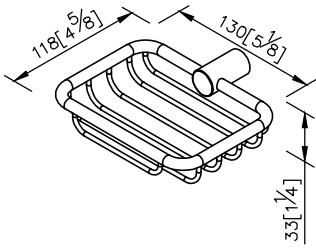

Shower Basket 6807-87-80CP

- 1.Brass of body meets JIS 3604 standard.
- 2.Premium metal construction for durability.
- 3.Justime finishes resist corrosion and tarnish.
- 4.Finish meets the standard of ASTM-SC2.
- 5.Correctly installed product's loading is 5 kgf.
- 6.Coordinates with other products in Still One Collection.
- 7.The design of rack can decrease the water accumulated.

unit: mm[inch]