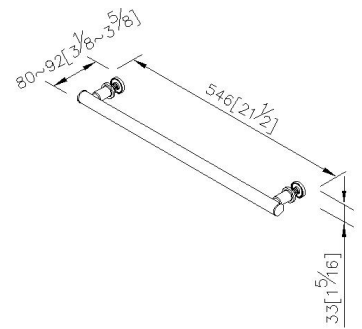

Still One

Door Handle 6807-D1-80CP

INTRODUCTION:

Simple and elegant style of bathroom accessories turn into a basic demand of modern customer, as main design as slender cylinder, which present design features.

DESCRIPTION:

- 1.Brass with chrome-plated standard of ASTM-SC2.
- 2.The handle is especially designed for the glass, it could provide the steadier when using.

unit: mm [inch]

Certificaion:

Fixing Kits:

- 1.N/A