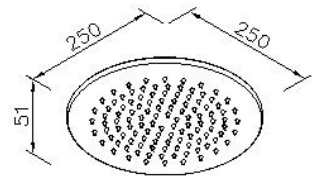

Showerhead
6808-A2-80CP

INTRODUCTION:

A comprehensive design conception brings the function and esthetics to product. The square shape appears the beauty of simplicity.

DESCRIPTION:

1. Plastic plated surface pass salt spray test CASS 4 hours.
2. Conform 2.2 GPM max.