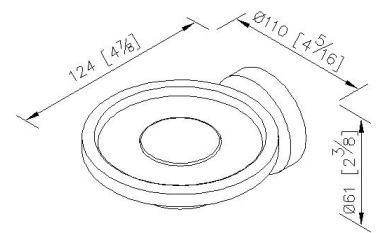

Simple

Soap Dish 6810-21-80CP

INTRODUCTION:

The round base without any color ornaments to cases on the beauty that comes with simplicity has the simple and fashion feelings.

DESCRIPTION:

- 1.Brass of forging body meets JIS 3771 standard.
- 2.Premium metal construction for durability.
- 3.Justime finishes resist corrosion and tarnish.
- 4.Finish meets the standard of ASTM-SC2.
- 5.The simply design concept could be collocated with diverse space.
- 6.Correctly installed product's loading is 2 kgf.
- 7.Frosted glass soap dish.
- 8.Coordinates with other products in 6810 collection.

unit:mm[inch]

Certificaion:

Fixing Kits:

- 1.SUS 304 Stainless Steel Screws *2
- Hex Key2.0mm *1
- Plastic Anchors *2
- Material of Wall Mount Bracket: Stainless Steel (SUS 304) *1

AWARD: