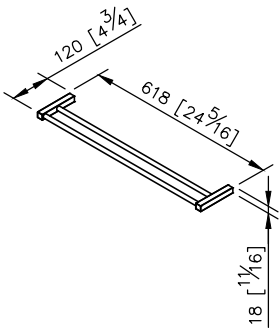

**Double Towel Bar**  
6817-14-80CP

- 1.Brass of sand-casting body meets JIS 3604 standard
- 2.Premium metal construction for durability
- 3.Justime finishes resist corrosion and tarnish
- 4.Finish meets the standard of ASTM-SC2
- 5.Correctly installed product's loading is 4 kg f
- 6.Coordinates with other products in Cubic Collection

unit: mm[inch]