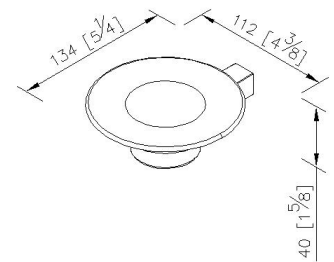

Cubic

Soap Dish 6817-20-80CP

INTRODUCTION:

The main body had been designed with lovable elongate square shape, it demonstrate the neat esthetic sensibilities.

DESCRIPTION:

- 1.Frosted glass soap dish
- 2.Brass of sand-casting body meets JIS 3604 standard
- 3.Premium metal construction for durability
- 4.Justime finishes resist corrosion and tarnish
- 5.Finish meets the standard of ASTM-SC2
- 6.Correctly installed product's loading is 2 kg f
- 7.Coordinates with other products in Cubic Collection

unit: mm[inch]

Certificaion:

Fixing Kits:

- 1.SUS 304 Stainless Steel Screws
- Hex Key 1/8" *1
Plastic Anchors *1
Material of Wall Mount Bracket: Copper JIS3604 *1

AWARD: