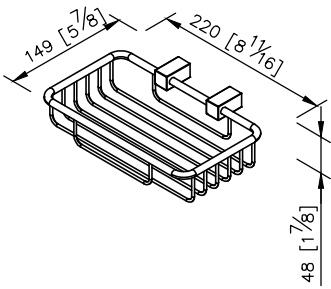

Basket
6817-86-80CP

1. Brass of sand-casting body meets JIS 3604 standard
2. Premium metal construction for durability
3. Justime finishes resist corrosion and tarnish
4. Finish meets the standard of ASTM-SC2
5. Correctly installed product's loading is 5 kg f
6. Coordinates with other products in Cubic Collection

unit: mm[inch]