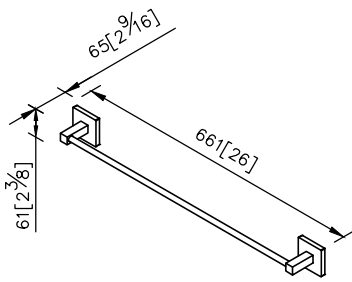

**Towel Bar**  
6818-10-80CP

1. Brass of body meets JIS 3604 standard
2. Premium metal construction for durability
3. Justime finishes resist corrosion and tarnish
4. Finish meets the standard of ASTM-SC2.
5. The simply design concept could be collocated with diverse space
6. Correctly installed product's loading is 4 kg f
7. The size of towel bar: 600mm
8. Coordinates with other products in Boulevard collection

unit: mm[inch]