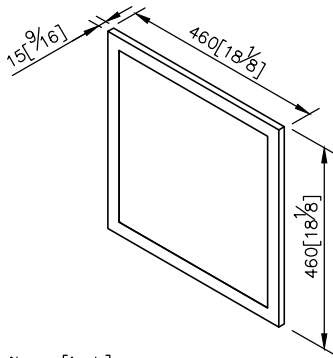

Mirror(#430)
6818-76-8001

1. Stainless Steel body meets SUS 430 standard
2. Premium metal construction for durability
3. Justime finishes resist corrosion and tarnish
4. Finish meets the standard of ASTM-SC2
5. Correctly installed product's loading is 2 kg f
6. Mirror 460*460*15mm W/ explosion-proof film on backside
7. Explosion-proof film (made in Germany) over the entire back
8. With screw bag
9. Coordinates with other products in Boulevard collection

unit: mm[inch]