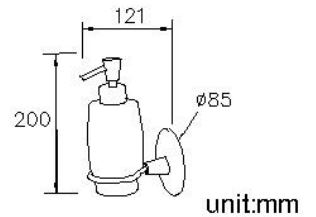

Soap Dispenser 6827-25-81CP

INTRODUCTION:

As base shape as bright moon hanging in the sky, the clean and pure surface emit a romantic and poetic aesthetic feeling.

DESCRIPTION:

- 1.Frosted glass soap dispenser.
- 2.Brass meets JIS 3604 standard.
- 3.Premium metal construction for durability.
- 4.Justime finishes resist corrosion and tarnish.
- 5.Finish meets the standard of ASTM-SC2.
- 6.Correctly installed product's loading is 2 kgf.
- 7.Capacity: 240ml.
- 8.Coordinates with other products in Moonbow Collection.

Certification:

Fixing Kits:

- SUS 304 Stainless Steel Screws*2
- Hex Key 2.5mm*1
- Plastic Anchors*2

AWARD: