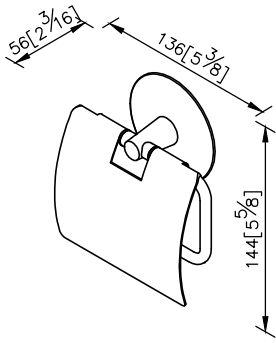

Toilet Tissue Holder W/Lid
6827-41-80CP

- 1.Brass meets JIS 3604 standard.
- 2.Premium metal construction for durability.
- 3.Justime finishes resist corrosion and tarnish.
- 4.Finish meets the standard of ASTM-SC2.
- 5.Correctly installed product's loading is 5 kgf.
- 6.Coordinates with other products in Moonbow collection.

unit: mm[inch]