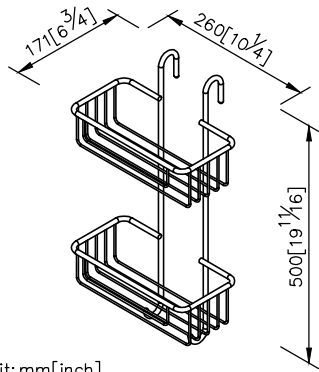

## Shower Caddy 6840-89-80CP

- 1.Brass meets JIS 3604 standard.
- 2.Premium metal construction for durability.
- 3.Justime finishes resist corrosion and tarnish.
- 4.Finish meets the standard of ASTM-SC2.
- 5.Correctly installed product's loading is 5 kgf.

unit: mm[inch]