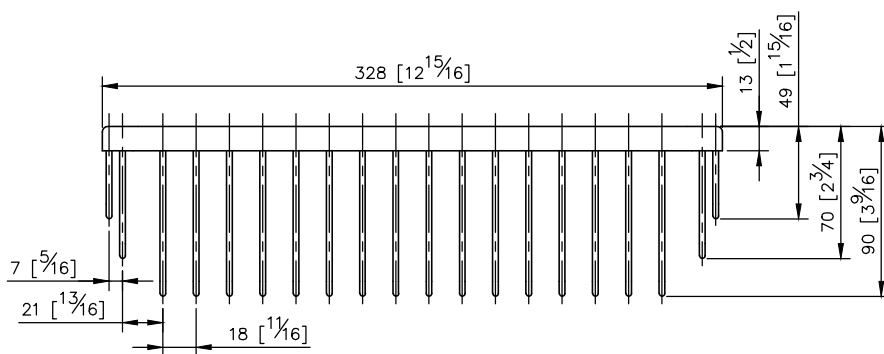

Basket
6840-92-81CP

- 1.Brass meets JIS 3604 standard.
- 2.Premium metal construction for durability.
- 3.Justime finishes resist corrosion and tarnish.
- 4.Finish meets the standard of ASTM-SC2.
- 5.Correctly installed product's loading is 5 kgf.

unit: mm[inch]

Mounting Template Specification