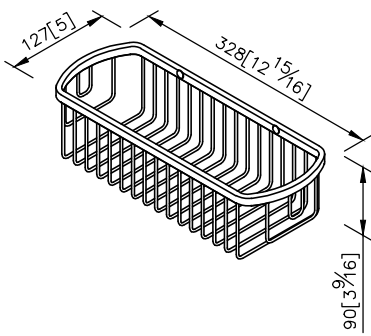

Basket
6840-92-81CP

- 1.Brass meets JIS 3604 standard.
- 2.Premium metal construction for durability.
- 3.Justime finishes resist corrosion and tarnish.
- 4.Finish meets the standard of ASTM-SC2.
- 5.Correctly installed product's loading is 5 kgf.

unit: mm[inch]

Mounting Template Specification