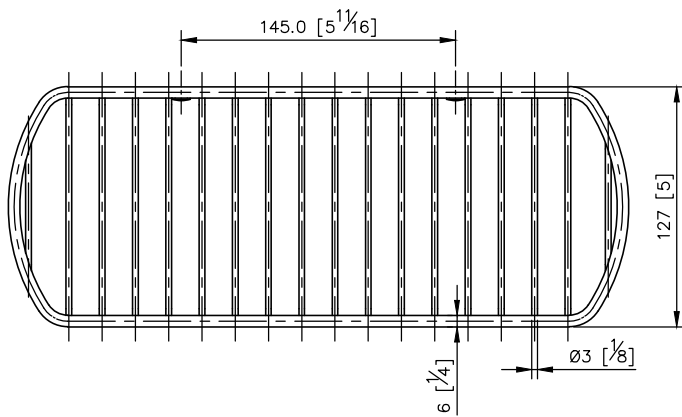

Basket
6840-92-81CP

- 1.Brass meets JIS 3604 standard.
- 2.Premium metal construction for durability.
- 3.Justime finishes resist corrosion and tarnish.
- 4.Finish meets the standard of ASTM-SC2.
- 5.Correctly installed product's loading is 5 kgf.

unit: mm[inch]

Mounting Template Specification