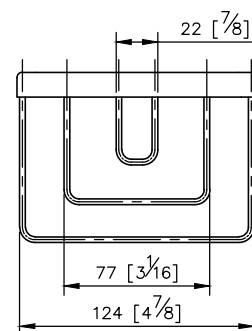

Basket
6840-92-81CP

- 1.Brass meets JIS 3604 standard.
- 2.Premium metal construction for durability.
- 3.Justime finishes resist corrosion and tarnish.
- 4.Finish meets the standard of ASTM-SC2.
- 5.Correctly installed product's loading is 5 kgf.

unit: mm[inch]

Mounting Template Specification