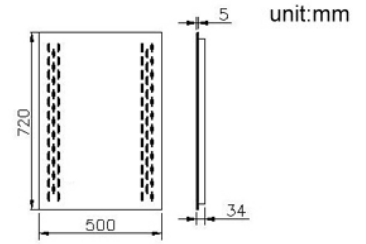

Mirror
6841-Y4-81CE

INTRODUCTION:

The simple and generous design without unnecessary lines to increase the fashion style on the showerroom. Illuminated Mirror with the childlike design makes the bathroom space more lively.

DESCRIPTION:

- 1.Safety back film over entire surface.
- 2.Aluminium Anodised Frame.
- 3.Input: 110V-130V.
- 4.Dimension of Mirror: 720x500x34 (mm).
- 5.Use two-T5 Fluorescent 13W Tubes. Tube Length 515mm (With PINS 530mm).