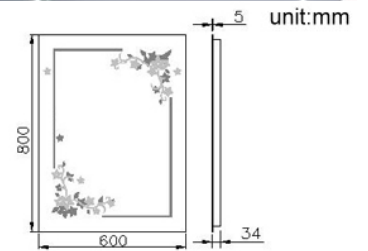

Mirror
6841-YA-82CE

INTRODUCTION:

The simple and generous design without unnecessary lines to increase the fashion style on the showerroom. Illuminated Mirror with the childlike design makes the bathroom space more lively.

DESCRIPTION:

- 1.Safety back film over entire surface.
- 2.Aluminium Anodised Frame.
- 3.Input: 220V-240V.
- 4.Dimension of Mirror: 800x600x34 (mm).
- 5.5. Use two-T5 Fluorescent 13W Tubes. Tube Length 515mm (With PINS 530mm).