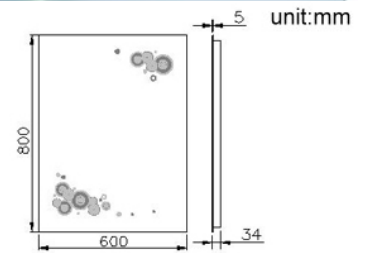

Mirror
6841-YD-81CE

INTRODUCTION:

The simple and generous design without unnecessary lines to increase the fashion style on the showerroom. Illuminated Mirror with the childlike design makes the bathroom space more lively.

DESCRIPTION:

- 1.Safety back film over entire surface.
- 2.Aluminium Anodised Frame.
- 3.Input: 110V-130V.
- 4.Dimension of Mirror: 800x600x34 (mm).
- 5.Use two-T5 Fluorescent 13W Tubes. Tube Length 515mm (With PINS 530mm).