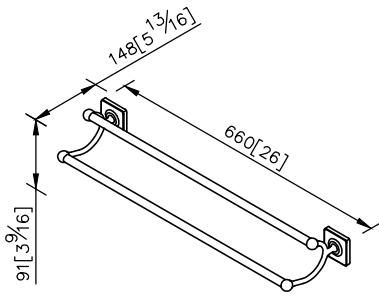

Double Towel Bar 6858-14-80CP

1. Brass meets JIS 3604 standard.
2. Premium metal construction for durability.
3. Justime finishes resist corrosion and tarnish.
4. Finish meets the standard of ASTM-SC2.
5. Correctly installed product's loading is 4 kgf.
6. Coordinates with other products in Timeless Collection.

unit: mm[inch]