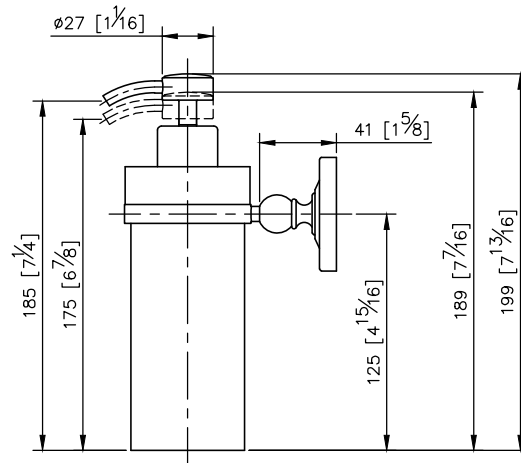

Soap Dispenser 6858-25-80CP

1. Porcelain soap dispenser.
2. Brass meets JIS 3604 standard.
3. Premium metal construction for durability.
4. Justime finishes resist corrosion and tarnish.
5. Finish meets the standard of ASTM-SC2.
6. Correctly installed product's loading is 2 kgf.
7. Coordinates with other products in Timeless Collection.

unit: mm[inch]

Mounting Template Specification