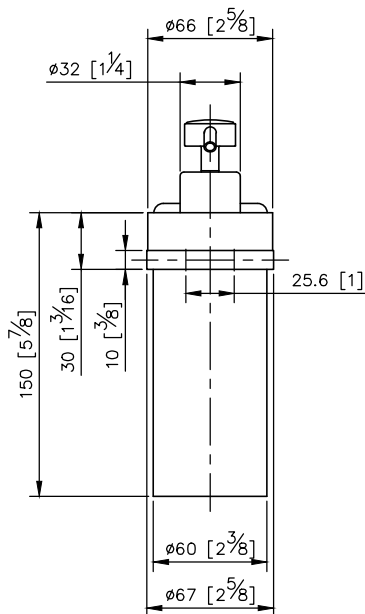

Soap Dispenser 6858-25-80CP

1. Porcelain soap dispenser.
2. Brass meets JIS 3604 standard.
3. Premium metal construction for durability.
4. Justime finishes resist corrosion and tarnish.
5. Finish meets the standard of ASTM-SC2.
6. Correctly installed product's loading is 2 kgf.
7. Coordinates with other products in Timeless Collection.

unit: mm[inch]

Mounting Template Specification