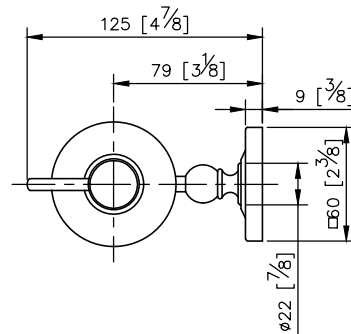

Soap Dispenser 6858-25-80CP

1. Porcelain soap dispenser.
2. Brass meets JIS 3604 standard.
3. Premium metal construction for durability.
4. Justime finishes resist corrosion and tarnish.
5. Finish meets the standard of ASTM-SC2.
6. Correctly installed product's loading is 2 kgf.
7. Coordinates with other products in Timeless Collection.

unit: mm[inch]

Mounting Template Specification