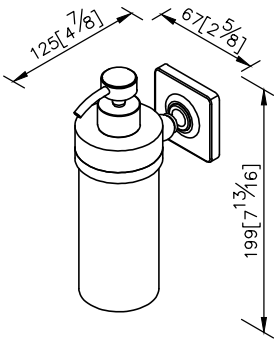

Soap Dispenser 6858-25-80CP

1. Porcelain soap dispenser.
2. Brass meets JIS 3604 standard.
3. Premium metal construction for durability.
4. Justime finishes resist corrosion and tarnish.
5. Finish meets the standard of ASTM-SC2.
6. Correctly installed product's loading is 2 kgf.
7. Coordinates with other products in Timeless Collection.

unit: mm[inch]

Mounting Template Specification