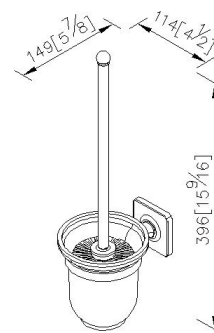

## Toilet Brush Holder 6858-80-80CP

### INTRODUCTION:

The overall had designed with square and round shape, the smooth square base set off texture of metallic metallicity, which created perfect coordination with circle line.

### DESCRIPTION:

- 1.Porcelain brush holder.
- 2.Brush with stainless steel nail.
- 3.Standard size of brush.
- 4.Brass meets JIS 3604 standard.
- 5.Premium metal construction for durability.
- 6.Justime finishes resist corrosion and tarnish.
- 7.Finish meets the standard of ASTM-SC2.
- 8.Correctly installed product's loading is 2 kgf.
- 9.Coordinates with other products in Timeless Collection.

unit: mm[inch]