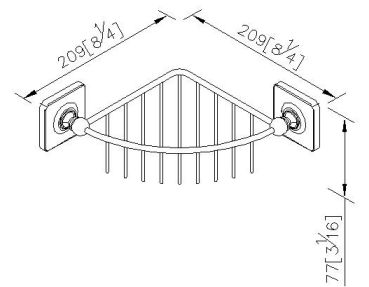

### DESCRIPTION:

- 1.Brass of meets JIS 3604 standard.
- 2.Premium metal construction for durability.
- 3.Justime finishes resist corrosion and tarnish.
- 4.Finish meets the standard of ASTM-SC2.
- 5.Correctly installed product's loading is 5 kgf.
- 6.Coordinates with other products in Timeless Collection.