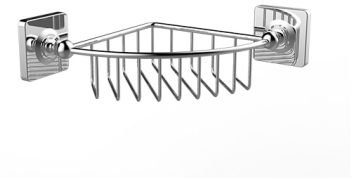

## Basket

6858-86-80CP

### INTRODUCTION:

The overall had designed with square and round shape, the smooth square base set off texture of metallic metallicity, which created perfect coordination with circle line.

### DESCRIPTION:

- 1.Brass of meets JIS 3604 standard.
- 2.Premium metal construction for durability.
- 3.Justime finishes resist corrosion and tarnish.
- 4.Finish meets the standard of ASTM-SC2.
- 5.Correctly installed product's loading is 5 kgf.
- 6.Coordinates with other products in Timeless Collection.