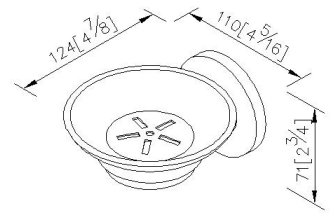

Soap Dish
6859-20-80CP

INTRODUCTION:

Designing the overlapping of circle line for enriching the gentle and agreeable sense. The simple and elegant style become best choice of the bathing space.

DESCRIPTION:

- 1.Brass of forging body meets JIS 3771 standard.
- 2.Premium metal construction for durability.
- 3.Justime finishes resist corrosion and tarnish.
- 4.Finish meets the standard of ASTM-SC2.
- 5.The simply design concept could be collocated with diverse space.
- 6.Correctly installed product's loading is 2 kgf.
- 7.Transparent glass soap dish.
- 8.Coordinates with other products in 6859 collection.

unit: mm[inch]

Certificaion:

Fixing Kits:

- 1.SUS 304 Stainless Steel Screws*2
- Plastic Anchors*2
- Material of Wall Mount Bracket: Steel with zinc plating*1

AWARD: