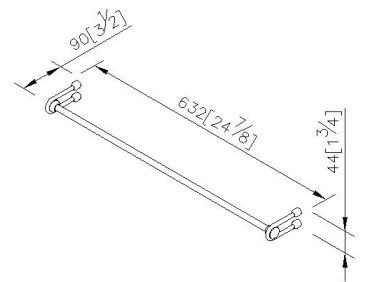

Towel Bar
6861-10-80CP

INTRODUCTION:

A bathroom not only being a place for bathing, the arrangements of accessories shows personal taste. 6861 series become a choice of the bathing space with perfect match of "U" shape bracket match with the gold base.

DESCRIPTION:

- 1.Brass meets JIS 3604 standard.
- 2.Premium metal construction for durability.
- 3.Justime finishes resist corrosion and tarnish.
- 4.Finish meets the standard of ASTM-SC2.
- 5.Correctly installed product's loading is 4 kgf.
- 6.Coordinates with other products in 6861 Collection.

unit: mm[inch]

Certificaion:

Fixing Kits:

- 1.SUS 304 Stainless Steel Screws*4
- Hex Key2.0mm*1
- Plastic Anchors*4

AWARD: