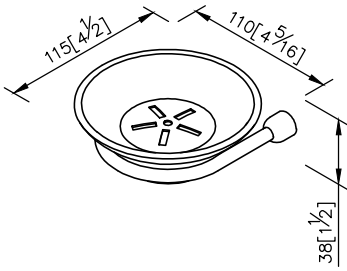

Soap Dish
6861-20-80CP

- 1.Transparent glass soap dish.
- 2.Brass meets JIS 3604 standard.
- 3.Premium metal construction for durability.
- 4.Justime finishes resist corrosion and tarnish.
- 5.Finish meets the standard of ASTM-SC2.
- 6.Correctly installed product's loading is 2 kgf.
- 7.Coordinates with other products in 6861 Collection.

unit: mm[inch]