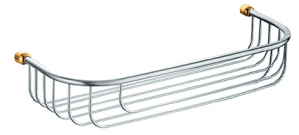

Basket
6861-86-80CP

INTRODUCTION:

A bathroom not only being a place for bathing, the arrangements of accessories shows personal taste. 6861 series become a choice of the bathing space with perfect match of "U" shape bracket match with the gold base.

DESCRIPTION:

- 1.Brass meets JIS 3604 standard.
- 2.Premium metal construction for durability.
- 3.Justime finishes resist corrosion and tarnish.
- 4.Finish meets the standard of ASTM-SC2.
- 5.Correctly installed product's loading is 5 kgf.
- 6.Coordinates with other products in 6861 collection.