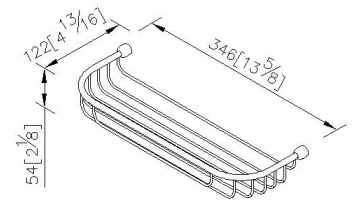

Basket
6861-86-80CP

INTRODUCTION:

A bathroom not only being a place for bathing, the arrangements of accessories shows personal taste. 6861 series become a choice of the bathing space with perfect match of "U" shape bracket match with the gold base.

DESCRIPTION:

- 1.Brass meets JIS 3604 standard.
- 2.Premium metal construction for durability.
- 3.Justime finishes resist corrosion and tarnish.
- 4.Finish meets the standard of ASTM-SC2.
- 5.Correctly installed product's loading is 5 kgf.
- 6.Coordinates with other products in 6861 collection.

unit: mm[inch]

Certification:

Fixing Kits:

- 1.SUS 304 Stainless Steel Screws*2
- Hex Key 2.0mm*1
Plastic Anchors*2

AWARD: