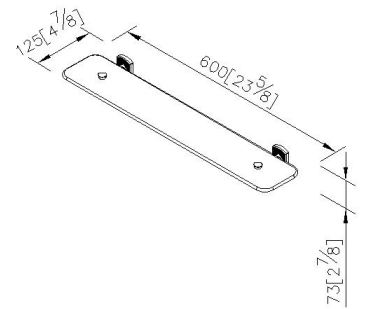

Shelf

6863-70-80SV

INTRODUCTION:

The base had been modeled with ancient shield and halberd shape, the unique style leaving endless imagination, and make people feel like being in the gorgeous European-style palace.

DESCRIPTION:

- 1.Brass of forging body meets JIS 3771 standard.
- 2.Premium metal construction for durability.
- 3.Justime finishes resist corrosion and tarnish.
- 4.Finish meets the standard of ASTM-SC2.
- 5.Correctly installed product's loading is 5 kgf.
- 6.Tempered glass(600*110*6mm).
- 7.Coordinates with other products in 6863 collection.

Certification:

unit:mm[inch]

Fixing Kits:

1. SUS 304 Stainless Steel Screws *4
2. Plastic Anchors *4
3. Material of Wall Mount Bracket: Stainless Steel (SUS 304) *2

AWARD: