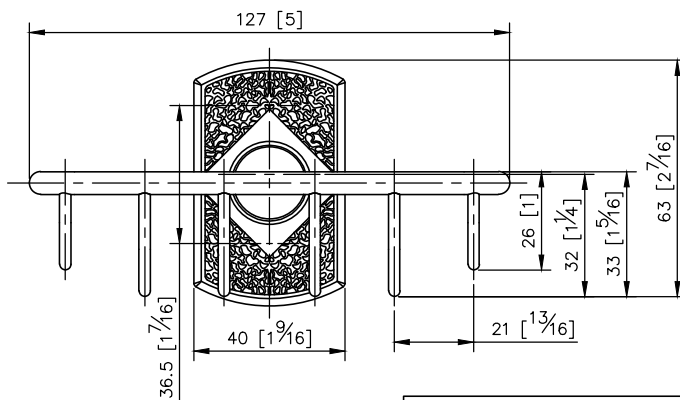

Shower Basket
6863-87-80SV

- 1.Brass of forging body meets JIS 3771 standard.
- 2.Premium metal construction for durability.
- 3.Justime finishes resist corrosion and tarnish.
- 4.Finish meets the standard of ASTM-SC2.
- 5.Correctly installed product's loading is 5 kgf.
- 6.Coordinates with other products in 6863 collection.

unit: mm[inch]

Mounting Template Specification