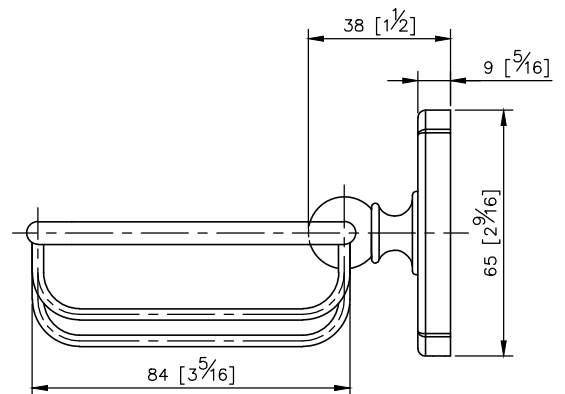

Shower Basket
6863-87-80SV

- 1.Brass of forging body meets JIS 3771 standard.
- 2.Premium metal construction for durability.
- 3.Justime finishes resist corrosion and tarnish.
- 4.Finish meets the standard of ASTM-SC2.
- 5.Correctly installed product's loading is 5 kgf.
- 6.Coordinates with other products in 6863 collection.

unit: mm[inch]

Mounting Template Specification