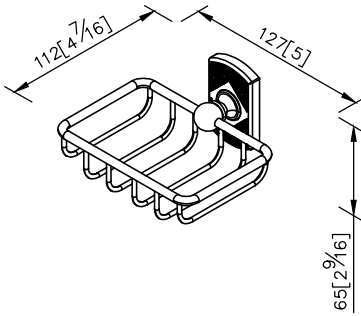

Shower Basket
6863-87-80SV

- 1.Brass of forging body meets JIS 3771 standard.
- 2.Premium metal construction for durability.
- 3.Justime finishes resist corrosion and tarnish.
- 4.Finish meets the standard of ASTM-SC2.
- 5.Correctly installed product's loading is 5 kgf.
- 6.Coordinates with other products in 6863 collection.

unit: mm[inch]

Mounting Template Specification