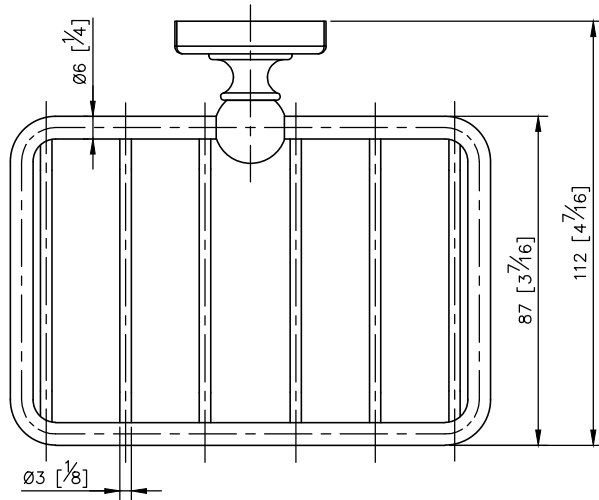

Shower Basket
6863-87-80SV

- 1.Brass of forging body meets JIS 3771 standard.
- 2.Premium metal construction for durability.
- 3.Justime finishes resist corrosion and tarnish.
- 4.Finish meets the standard of ASTM-SC2.
- 5.Correctly installed product's loading is 5 kgf.
- 6.Coordinates with other products in 6863 collection.

unit: mm[inch]

Mounting Template Specification