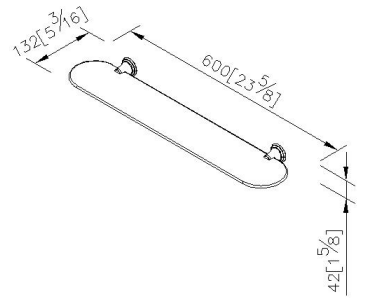

Shelf

6865-70-80CP

INTRODUCTION:

Chrome plated holder with thick glass shelf, it well decorates all kinds of bathroom interior designs, showing the noble. The shelf material applies tempered glass, which has great hardness and highly reliable for placing stuffs, and it won't turn into sharp pieces even breaking apart.

DESCRIPTION:

- 1.Brass meets JIS 3604 standard.
- 2.Premium metal construction for durability.
- 3.Justime finishes resist corrosion and tarnish.
- 4.Finish meets the standard of ASTM-SC2.
- 5.Correctly installed product's loading is 5 kgf.
- 6.Coordinates with other products in Sofia Collection.
- 7.Transparent tempered glass.

unit: mm[inch]

Certification:

Fixing Kits:

- SUS 304 Stainless Steel Screws*4
- Hex Key 1/8"*1
- Plastic Anchors*4
- Material of Wall Mount Bracket: Copper JIS3771*2

AWARD: