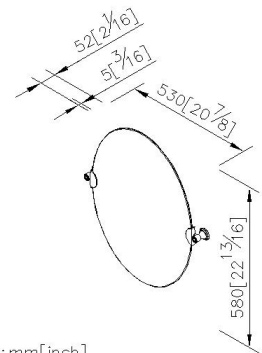

### 6865-77-80CP

#### DESCRIPTION:

- 1.Brass with Chrome plated meets ASTM-SC2 standard.
- 2.The simply design concept could be collocated with diverse space.
- 3.Oval mirror 580\*450\*5mm.
- 4.Explosion-proof film (made in Germany) over the entire backside.
- 5.Correctly installed product's loading is 2 kgf.
- 6.Coordinates with other products in Sofia collection.

unit: mm[inch]