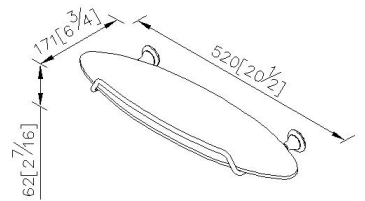

## Shelf With Rail 6867-71-80CP

### DESCRIPTION:

- 1.Brass of forging body meets JIS 3771 standard.
- 2.Premium metal construction for durability.
- 3.Justime finishes resist corrosion and tarnish.
- 4.Finish meets the standard of ASTM-SC2.
- 5.Correctly installed product's loading is 5 kgf.
- 6.Tempered glass (520\*150\*6mm).
- 7.Coordinates with other products in 6867 collection.