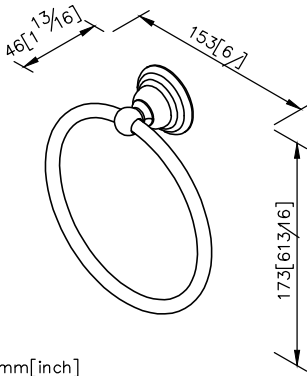

**Towel Ring**  
6873-60-80CP

- 1.Brass of forging mounting base meets JIS 3771 standard.
- 2.Brass of towel ring meets JIS 3604 standard.
- 3.Justime finishes resist corrosion and tarnish.
- 4.Chrome plated finish meets the standard of ASTM-SC2.
- 5.The cone plinth of the bathroom accessories could increase the elegance for the space.
- 6.Vertical force could support a static load of 4 Kgf.
- 7.Coordinates with other products in 6873 collection.

unit: mm[inch]